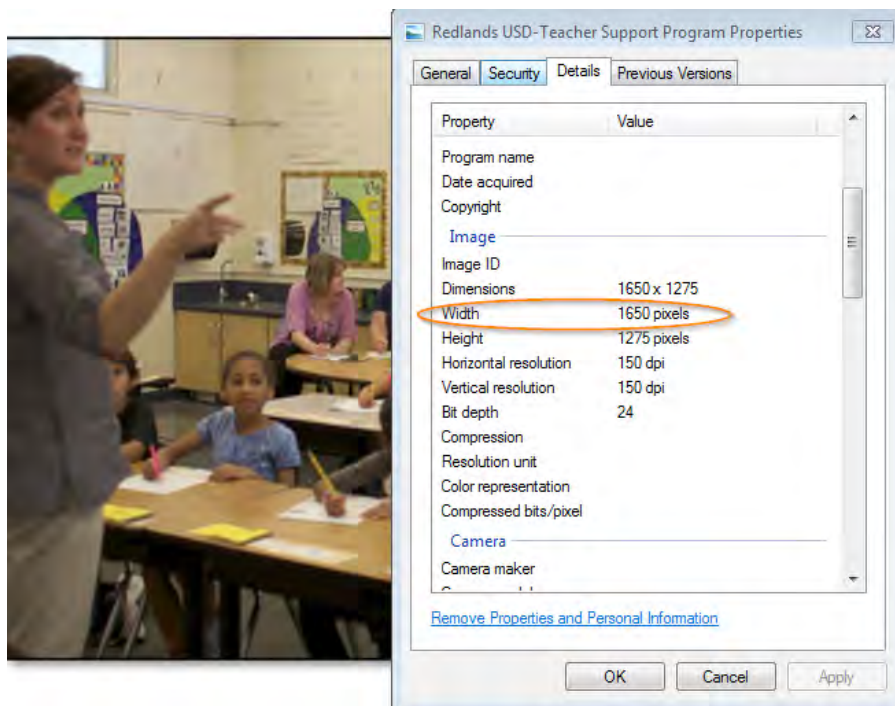

Photo Selection Guide Golden Bell

Please adhere to the following specifications when selecting your 3 (three) high quality photos for submission:

- › File size should not exceed 4.0 MB
- › Minimum 750 pixels wide (see screenshot below)
- › Full color, unedited photos are preferred
- › Orientation should be landscape, not portrait

Please use your best judgment as to whether the photo is crisp, clear and print-quality. Remember, these photos will be used in a variety of media formats to showcase winning programs!

Check the file size and pixel width of your photo

- › To check the file size and pixel width of your photo on a Windows computer, right-click on the photo or file name and select “properties”.